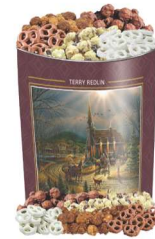

## CHOCOLATE LOVERS

Our Chocolate Lovers tin features 5 sweet treats that you can't resist!

*Milk Chocolatey Pretzels, White Chocolatey Pretzels, White Ruby, Peanut Butter Cup, Sea Salt Splash*

Net Wt. 55 oz. ⑤ \$60